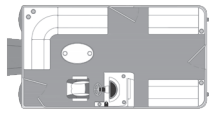

STANDARD CRUISE MODELS

- Deluxe Graphics
- Comfortable Console Area
- Mounting Space for Electronics
- All Aluminum Transom
- Excellent Storage

C8516-CRUISE-STD

C8518-CRUISE-STD

C8520-CRUISE-STD

C8522-CRUISE-STD

S / standard 0 / option * / not available

MODELS	8516	8518	8520	8522
Overall Length	17'	19'	21'4"	23'4"
Deck Length	15'6"	17'6"	19'6"	21'6"
Beam	8.5'	8.5'	8.5'	8.5'
Tube Diameter	25"	25"	25"	25"
Tube Gauge	.080"	.080"	.080"	.080"
Dry Weight	1325#	1360#	1757#	2100#
Maximum Persons*	6	8	10	12
Maximum Capacity (LBS)	1300#	1500#	2000#	2200#
Maximum Horsepower	40HP	60HP	90HP	140HP
Bimini Top Size	7'	7'	9'	9'