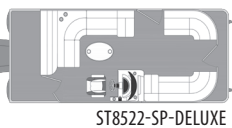

SPORT TRI-TOON MODELS

- High-Performance
- Comfortable Console Area
- Mounting Space for Electronics
 - Deluxe Railing
 - Excellent Storage

MONTEGO BAY

by Northport Marine LLC

PONTOON BOATS

Montego Bay by Northport Marine, LLC
 P.O. Box 380 / Gillett, Wisconsin 54124
 E-mail: info@mirrocraft.com • montegobaypontoons.com

S / standard 0 / option * / not available

MODELS	8520	8522	8524
Overall Length	21'4"	23'4"	25'4"
Deck Length	19'6"	21'6"	23'6"
Beam	8.5'	8.5'	8.5'
Tube Diameter	25"	25"	25"
Tube Gauge	.080"	.080"	.080"
Dry Weight	2100#	2300#	2650#
Maximum Persons*	11	13	14
Maximum Capacity (LBS)	2249#	2550#	2740#
Maximum Horsepower	115HP	150HP	200HP
Bimini Top Size	9'	9'	10'