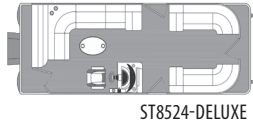

SPORT TRI-TOON MODELS

- High-Performance
- Comfortable Console Area
- Mounting Space for Electronics
 - Deluxe Railing
 - Excellent Storage

MONTEGO BAY

by Northport Marine LLC

PONTOON BOATS

Montego Bay by Northport Marine, LLC
 P.O. Box 380 / Gillett, Wisconsin 54124
 E-mail: info@mirrocraft.com • montegobaypontoons.com

S / standard 0 / option * / not available

MODELS	8520	8522	8524
Overall Length	21'4"	23'4"	25'4"
Deck Length	19'6"	21'6"	23'6"
Beam	8.5'	8.5'	8.5'
Tube Diameter	25"	25"	25"
Tube Gauge	.080"	.080"	.080"
Dry Weight	2100#	2300#	2650#
Maximum Persons*	11	13	14
Maximum Capacity (LBS)	2249#	2550#	2740#
Maximum Horsepower	115HP	150HP	200HP
Bimini Top Size	9'	9'	10'