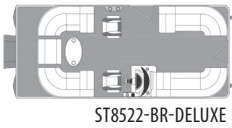

SPORT TRI-TOON MODELS

- High-Performance
- Comfortable Console Area
- Mounting Space for Electronics
 - Deluxe Railing
 - Excellent Storage

MONTEGO BAY

by Northport Marine LLC

PONTOON BOATS

Montego Bay by Northport Marine, LLC
 P.O. Box 380 / Gillett, Wisconsin 54124
 E-mail: info@mirrocraft.com • montegobaypontoons.com

S / standard 0 / option * / not available

MODELS	8520	8522	8524
Overall Length	21'4"	23'4"	25'4"
Deck Length	19'6"	21'6"	23'6"
Beam	8.5'	8.5'	8.5'
Tube Diameter	25"	25"	25"
Tube Gauge	.080"	.080"	.080"
Dry Weight	2100#	2300#	2650#
Maximum Persons*	11	13	14
Maximum Capacity (LBS)	2249#	2550#	2740#
Maximum Horsepower	115HP	150HP	200HP
Bimini Top Size	9'	9'	10'