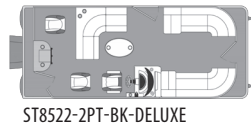

SPORT TRI-TOON MODELS

- High-Performance
- Comfortable Console Area
- Mounting Space for Electronics
 - Deluxe Railing
 - Excellent Storage

MONTEGO BAY

by Northport Marine LLC

PONTOON BOATS

Montego Bay by Northport Marine, LLC
 P.O. Box 380 / Gillett, Wisconsin 54124
 E-mail: info@mirrocraft.com • montegobaypontoons.com

S / standard 0 / option * / not available

MODELS	8520	8522	8524
Overall Length	21'4"	23'4"	25'4"
Deck Length	19'6"	21'6"	23'6"
Beam	8.5'	8.5'	8.5'
Tube Diameter	25"	25"	25"
Tube Gauge	.080"	.080"	.080"
Dry Weight	2100#	2300#	2650#
Maximum Persons*	11	13	14
Maximum Capacity (LBS)	2249#	2550#	2740#
Maximum Horsepower	115HP	150HP	200HP
Bimini Top Size	9'	9'	10'