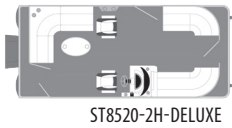

SPORT TRI-TOON MODELS

- High-Performance
- Comfortable Console Area
- Mounting Space for Electronics
 - Deluxe Railing
 - Excellent Storage

MONTEGO BAY

by Northport Marine LLC

PONTOON BOATS

Montego Bay by Northport Marine, LLC
 P.O. Box 380 / Gillett, Wisconsin 54124
 E-mail: info@mirrocraft.com • montegobaypontoons.com

S / standard 0 / option * / not available

MODELS	8520	8522	8524
Overall Length	21'4"	23'4"	25'4"
Deck Length	19'6"	21'6"	23'6"
Beam	8.5'	8.5'	8.5'
Tube Diameter	25"	25"	25"
Tube Gauge	.080"	.080"	.080"
Dry Weight	2100#	2300#	2650#
Maximum Persons*	11	13	14
Maximum Capacity (LBS)	2249#	2550#	2740#
Maximum Horsepower	115HP	150HP	200HP
Bimini Top Size	9'	9'	10'