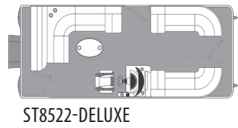

SPORT TRI-TOON MODELS

- High-Performance
- Comfortable Console Area
- Mounting Space for Electronics
 - Deluxe Railing
 - Excellent Storage

MONTEGO BAY

by Northport Marine LLC

PONTOON BOATS

Montego Bay by Northport Marine, LLC
 P.O. Box 380 / Gillett, Wisconsin 54124
 E-mail: info@mirrocraft.com • montegobaypontoons.com

S / standard 0 / option * / not available

MODELS	8520	8522	8524
Overall Length	21'4"	23'4"	25'4"
Deck Length	19'6"	21'6"	23'6"
Beam	8.5'	8.5'	8.5'
Tube Diameter	25"	25"	25"
Tube Gauge	.080"	.080"	.080"
Dry Weight	2100#	2300#	2650#
Maximum Persons*	11	13	14
Maximum Capacity (LBS)	2249#	2550#	2740#
Maximum Horsepower	115HP	150HP	200HP
Bimini Top Size	9'	9'	10'