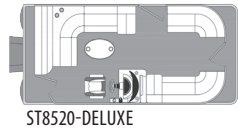

SPORT TRI-TOON MODELS

- High-Performance
- Comfortable Console Area
- Mounting Space for Electronics
 - Deluxe Railing
 - Excellent Storage

MONTEGO BAY

by Northport Marine LLC

PONTOON BOATS

Montego Bay by Northport Marine, LLC
 P.O. Box 380 / Gillett, Wisconsin 54124
 E-mail: info@mirrocraft.com • montegobaypontoons.com

S / standard 0 / option * / not available

MODELS	8520	8522	8524
Overall Length	21'4"	23'4"	25'4"
Deck Length	19'6"	21'6"	23'6"
Beam	8.5'	8.5'	8.5'
Tube Diameter	25"	25"	25"
Tube Gauge	.080"	.080"	.080"
Dry Weight	2100#	2300#	2650#
Maximum Persons*	11	13	14
Maximum Capacity (LBS)	2249#	2550#	2740#
Maximum Horsepower	115HP	150HP	200HP
Bimini Top Size	9'	9'	10'