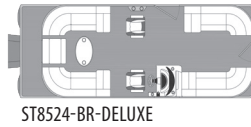

SPORT TRI-TOON MODELS

- High-Performance
- Comfortable Console Area
- Mounting Space for Electronics
 - Deluxe Railing
 - Excellent Storage

MONTEGO BAY

by Northport Marine LLC

PONTOON BOATS

Montego Bay by Northport Marine, LLC
 P.O. Box 380 / Gillett, Wisconsin 54124
 E-mail: info@mirrocraft.com • montegobaypontoons.com

S / standard 0 / option * / not available

MODELS	8520	8522	8524
Overall Length	21'4"	23'4"	25'4"
Deck Length	19'6"	21'6"	23'6"
Beam	8.5'	8.5'	8.5'
Tube Diameter	25"	25"	25"
Tube Gauge	.080"	.080"	.080"
Dry Weight	2100#	2300#	2650#
Maximum Persons*	11	13	14
Maximum Capacity (LBS)	2249#	2550#	2740#
Maximum Horsepower	115HP	150HP	200HP
Bimini Top Size	9'	9'	10'