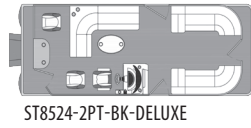

SPORT TRI-TOON MODELS

- High-Performance
- Comfortable Console Area
- Mounting Space for Electronics
 - Deluxe Railing
 - Excellent Storage

MONTEGO BAY

by Northport Marine LLC

PONTOON BOATS

Montego Bay by Northport Marine, LLC
 P.O. Box 380 / Gillett, Wisconsin 54124
 E-mail: info@mirrocraft.com • montegobaypontoons.com

S / standard 0 / option * / not available

MODELS	8520	8522	8524
Overall Length	21'4"	23'4"	25'4"
Deck Length	19'6"	21'6"	23'6"
Beam	8.5'	8.5'	8.5'
Tube Diameter	25"	25"	25"
Tube Gauge	.080"	.080"	.080"
Dry Weight	2100#	2300#	2650#
Maximum Persons*	11	13	14
Maximum Capacity (LBS)	2249#	2550#	2740#
Maximum Horsepower	115HP	150HP	200HP
Bimini Top Size	9'	9'	10'