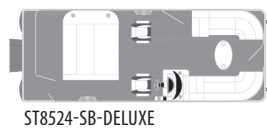

SPORT TRI-TOON MODELS

- High-Performance
- Comfortable Console Area
- Mounting Space for Electronics
 - Deluxe Railing
 - Excellent Storage

MONTEGO BAY

by Northport Marine LLC

PONTOON BOATS

Montego Bay by Northport Marine, LLC
 P.O. Box 380 / Gillett, Wisconsin 54124
 E-mail: info@mirrocraft.com • montegobaypontoons.com

S / standard 0 / option * / not available

MODELS	8520	8522	8524
Overall Length	21'4"	23'4"	25'4"
Deck Length	19'6"	21'6"	23'6"
Beam	8.5'	8.5'	8.5'
Tube Diameter	25"	25"	25"
Tube Gauge	.080"	.080"	.080"
Dry Weight	2100#	2300#	2650#
Maximum Persons*	11	13	14
Maximum Capacity (LBS)	2249#	2550#	2740#
Maximum Horsepower	115HP	150HP	200HP
Bimini Top Size	9'	9'	10'