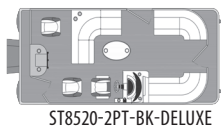

MONTEGO BAY

by Northport Marine LLC

PONTOON BOATS

Montego Bay by Northport Marine, LLC
P.O. Box 380 / Gillett, Wisconsin 54124
E-mail: info@mirrocraft.com • montegobaypontoons.com

FEATURES / OPTIONS		8520	8522	8524	
PONTOONS	25" Diameter	S	S	S	
	All Aluminum Transom	S	S	S	
	(Lifetime Warranty)	S	S	S	
FLOOR	3/4" Marine Grade Plywood	S	S	S	
	Vinyl (Sand or Stone Gray)	S	S	S	
	Woodland Teak Canyon	0	0	0	
	Windshear Canyon	0	0	0	
	Lakeport Plank Flint	0	0	0	
	Lakeport Plank Shadow	0	0	0	
CONSOLE	Windscreen	S	S	S	
	Courtesy Light	S	S	S	
	Stainless Steel Console Door	0	0	0	
DASH	Gauge Package (TACH & VOLT)	S	S	S	
	Trim Gauge	0	0	0	
	Speedometer	0	0	0	
	Depth Finder 5" or 7" Display	0	0	0	
STEREO	Bluetooth	S	S	S	
	Bluetooth Panel (w/lighted speakers)	0	0	0	
	Polk Stereo with Subwoofer	0	0	0	
	12 Volt Receptacle & Horn	S	S	S	
ELECTRICAL	Battery Chargers	0	0	0	
	Trolling Motor Plug	0	0	0	
	Docking Lights	0	0	0	
	Interior Mood Lighting (4)	0	0	0	
	Battery Shut Off Switch	0	0	0	
GATES	Rear, Port Side, Front	S	S	S	
	Rotocast Furniture Bases	S	S	S	
SEATING	Helm Chair W/ Armrests	S	S	S	
	Reclining Helm Chair Upgrade	0	0	0	
	Bow Filler Cushion	0	0	0	
	Table with Cup Holders	S	S	S	
TABLE	Additional Table Kit	0	0	0	
	TOP	Bimini Top	9'	9'	10'
PANELS, CASTINGS AND RAILS	1-1/4" Anodized Railing	S	S	S	
	Polished Corner Castings	S	S	S	
	Stainless Cleats	S	S	S	
	Powder Coated Rails	0	0	0	
FUEL TANK	27 Gallon Fuel Tank w/Gauge	S	S	S	
SKI	Rear Boarding Ladder	S	S	S	
	Stainless Steel Boarding Ladder	0	0	0	
	Ski Tow	0	0	0	
CANVAS	Playpen Cover	0	0	0	
	Built in Changing Room	S	S	S	
MISC	Wireless Phone Charger	0	0	0	
	Pontoon Skirting	S	S	S	
	Skinned Bottom	S	S	S	
	Lifting Strakes	S	S	S	
	Hydraulic Tilt Steering	S	S	S	
	Electric Steering Assist	0	0	0	
	Stainless Steel Cup Holders	S	S	S	
	Flip Up Cleats	0	0	0	
	Steering Wheel Upgrade	0	0	0	
	Cooler/Livewell (10"x10"x23")	0	0	0	

S / standard 0 / option * / not available

MODELS	8520	8522	8524
Overall Length	21'4"	23'4"	25'4"
Deck Length	19'6"	21'6"	23'6"
Beam	8.5'	8.5'	8.5'
Tube Diameter	25"	25"	25"
Tube Gauge	.080"	.080"	.080"
Dry Weight	2100#	2300#	2650#
Maximum Persons*	11	13	14
Maximum Capacity (LBS)	2249#	2550#	2740#
Maximum Horsepower	115HP	150HP	200HP
Bimini Top Size	9'	9'	10'

*some models might be less depending on floor layout

montegobaypontoons.com