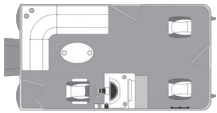

FISH MODELS

- Premium Fish Seats
- Comfortable Console Area
- Mounting Space for Electronics
- 12 Gallon Aerated Livewell
- Deluxe Graphics

F8516

F8518

F8520-2PT-FT

F8520-4PT

F8520-2PT-BK

F8522-2PT-BK

S / standard 0 / option * / not available

MODELS	8516	8518	8520	8522
Overall Length	17'	19'	21'4"	23'4"
Deck Length	15'6"	17'6"	19'6"	21'6"
Beam	8.5'	8.5'	8.5'	8.5'
Tube Diameter	25"	25"	25"	25"
Tube Gauge	.080"	.080"	.080"	.080"
Dry Weight	1325#	1360#	1757#	2100#
Maximum Persons*	6	8	10	12
Maximum Capacity (LBS)	1300#	1500#	2000#	2200#
Maximum Horsepower	40HP	60HP	90HP	140HP
Bimini Top Size	7'	7'	9'	9'