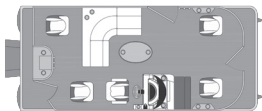

FISH & CRUISE MODELS

- Premium Fish Seats
- Comfortable Console Area
- Rear Fish Seating & Table with Rod Holders
- Mounting Space for Electronics
- 12 Gallon Aerated Livewell

FC8520-2PT-BK-DELUXE

FC8520-4PT-BK-DELUXE

FC8522-2PT-BK-DELUXE

FC8522-5PT-BK-DELUXE

FC8524-2PT-BK-DELUXE

MONTEGO BAY

by Northport Marine LLC

PONTOON BOATS

Montego Bay by Northport Marine, LLC
 P.O. Box 380 / Gillett, Wisconsin 54124
 E-mail: info@mirrocraft.com • montegobaypontoons.com

S / standard 0 / option * / not available

MODELS	8520	8522	8524
Overall Length	21'4"	23'4"	25'4"
Deck Length	19'6"	21'6"	23'6"
Beam	8.5'	8.5'	8.5'
Tube Diameter	25"	25"	25"
Tube Gauge	.080"	.080"	.080"
Dry Weight	1757#	2100#	2300#
Maximum Persons*	10	12	13
Maximum Capacity (LBS)	2000#	2200#	2400#
Maximum Horsepower	90HP	140HP	150HP
Bimini Top Size	9'	9'	10'