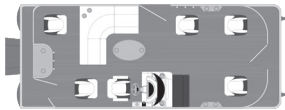

FISH & CRUISE MODELS

- Premium Fish Seats
- Comfortable Console Area
- Rear Fish Seating & Table with Rod Holders
- Mounting Space for Electronics
- 12 Gallon Aerated Livewell

FC8520-2PT-BK-DELUXE

FC8520-4PT-BK-DELUXE

FC8522-2PT-BK-DELUXE

FC8522-5PT-BK-DELUXE

FC8524-2PT-BK-DELUXE

MONTEGO BAY

by Northport Marine LLC

PONTOON BOATS

Montego Bay by Northport Marine, LLC
 P.O. Box 380 / Gillett, Wisconsin 54124
 E-mail: info@mirrocraft.com • montegobaypontoons.com

S / standard 0 / option * / not available

MODELS	8520	8522	8524
Overall Length	21'4"	23'4"	25'4"
Deck Length	19'6"	21'6"	23'6"
Beam	8.5'	8.5'	8.5'
Tube Diameter	25"	25"	25"
Tube Gauge	.080"	.080"	.080"
Dry Weight	1757#	2100#	2300#
Maximum Persons*	10	12	13
Maximum Capacity (LBS)	2000#	2200#	2400#
Maximum Horsepower	90HP	140HP	150HP
Bimini Top Size	9'	9'	10'