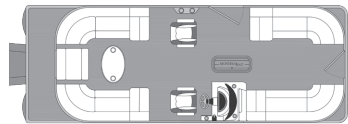

# TRIPLE-TOON MODELS

- High-Performance
- Comfortable Console Area
- Mounting Space for Electronics
  - 9" Simrad Display
  - Excellent Storage

TT8524-2PT-BK-DELUXE

TT8524-BR-DELUXE

TT8524-DELUXE

TT8524-SB-DELUXE

S / standard 0 / option \* / not available

MODELS	8524
Overall Length	25'4"
Deck Length	23'6"
Beam	8.5'
Tube Diameter	25"
Tube Gauge	.080"
Dry Weight	3460#
Maximum Persons*	14
Maximum Capacity (LBS)	2740#
Maximum Horsepower	250HP
Bimini Top Size	10'