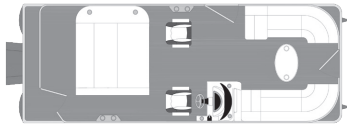

# TRIPLE-TOON MODELS

- High-Performance
- Comfortable Console Area
- Mounting Space for Electronics
  - 9" Simrad Display
  - Excellent Storage

TT8524-2PT-BK-DELUXE

TT8524-BR-DELUXE

TT8524-DELUXE

TT8524-SB-DELUXE

S / standard 0 / option \* / not available

MODELS	8524
Overall Length	25'4"
Deck Length	23'6"
Beam	8.5'
Tube Diameter	25"
Tube Gauge	.080"
Dry Weight	3460#
Maximum Persons*	14
Maximum Capacity (LBS)	2740#
Maximum Horsepower	250HP
Bimini Top Size	10'