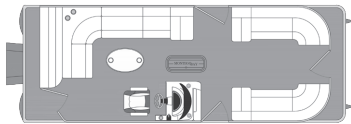

# TRIPLE-TOON MODELS

- High-Performance
- Comfortable Console Area
- Mounting Space for Electronics
  - 9" Simrad Display
  - Excellent Storage

TT8524-2PT-BK-DELUXE

TT8524-BR-DELUXE

TT8524-DELUXE

TT8524-SB-DELUXE

S / standard 0 / option \* / not available

MODELS	8524
Overall Length	25'4"
Deck Length	23'6"
Beam	8.5'
Tube Diameter	25"
Tube Gauge	.080"
Dry Weight	3460#
Maximum Persons*	14
Maximum Capacity (LBS)	2740#
Maximum Horsepower	250HP
Bimini Top Size	10'