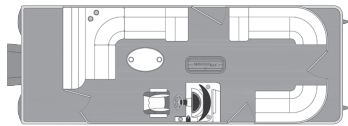

# TRIPLE-TOON MODELS

- High-Performance
- Comfortable Console Area
- Mounting Space for Electronics
  - 9" Simrad Display
  - Excellent Storage

TT8524-2PT-BK-DELUXE

TT8524-BR-DELUXE

TT8524-DELUXE

TT8524-SB-DELUXE

S / standard 0 / option \* / not available

MODELS	8524
Overall Length	25'4"
Deck Length	23'6"
Beam	8.5'
Tube Diameter	25"
Tube Gauge	.080"
Dry Weight	3460#
Maximum Persons*	14
Maximum Capacity (LBS)	2740#
Maximum Horsepower	250HP
Bimini Top Size	10'