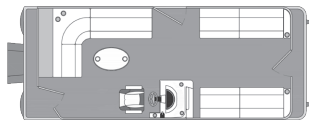

# STANDARD CRUISE MODELS

- Deluxe Graphics
- Comfortable Console Area
- Mounting Space for Electronics
- All Aluminum Transom
- Excellent Storage

C8516-CRUISE-STD

C8518-CRUISE-STD

C8520-CRUISE-STD

C8522-Cruise-STD

S / standard 0 / option \* / not available

MODELS	8516	8518	8520	8522
Overall Length	17'	19'	21'4"	23'4"
Deck Length	15'6"	17'6"	19'6"	21'6"
Beam	8.5'	8.5'	8.5'	8.5'
Tube Diameter	23"	23"	25"	25"
Tube Gauge	.080"	.080"	.080"	.080"
Dry Weight	1325#	1360#	1757#	2100#
Maximum Persons*	6	8	10	12
Maximum Capacity (LBS)	1300#	1500#	2000#	2200#
Maximum Horsepower	40HP	60HP	90HP	115HP
Bimini Top Size	7'	7'	9'	9'