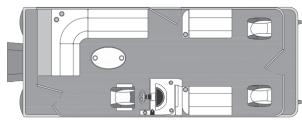

# STANDARD CRUISE MODELS

- Deluxe Graphics
- Comfortable Console Area
- Mounting Space for Electronics
- All Aluminum Transom
- Excellent Storage

C8516-CRUISE-STD

C8518-CRUISE-STD

C8520-CRUISE-STD

C8522-Cruise-STD

S / standard 0 / option \* / not available

MODELS	8516	8518	8520	8522
Overall Length	17'	19'	21'4"	23'4"
Deck Length	15'6"	17'6"	19'6"	21'6"
Beam	8.5'	8.5'	8.5'	8.5'
Tube Diameter	23"	23"	25"	25"
Tube Gauge	.080"	.080"	.080"	.080"
Dry Weight	1325#	1360#	1757#	2100#
Maximum Persons*	6	8	10	12
Maximum Capacity (LBS)	1300#	1500#	2000#	2200#
Maximum Horsepower	40HP	60HP	90HP	115HP
Bimini Top Size	7'	7'	9'	9'