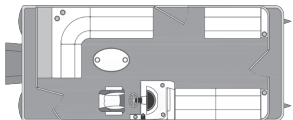

# STANDARD CRUISE MODELS

- Deluxe Graphics
- Comfortable Console Area
- Mounting Space for Electronics
- All Aluminum Transom
- Excellent Storage

C8516-CRUISE-STD

C8518-CRUISE-STD

C8520-CRUISE-STD

C8522-Cruise-STD

S / standard 0 / option \* / not available

MODELS	8516	8518	8520	8522
Overall Length	17'	19'	21'4"	23'4"
Deck Length	15'6"	17'6"	19'6"	21'6"
Beam	8.5'	8.5'	8.5'	8.5'
Tube Diameter	23"	23"	25"	25"
Tube Gauge	.080"	.080"	.080"	.080"
Dry Weight	1325#	1360#	1757#	2100#
Maximum Persons*	6	8	10	12
Maximum Capacity (LBS)	1300#	1500#	2000#	2200#
Maximum Horsepower	40HP	60HP	90HP	115HP
Bimini Top Size	7'	7'	9'	9'