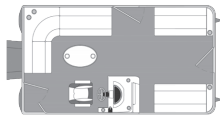

# STANDARD CRUISE MODELS

- Deluxe Graphics
- Comfortable Console Area
- Mounting Space for Electronics
- All Aluminum Transom
- Excellent Storage

C8516-CRUISE-STD

C8518-CRUISE-STD

C8520-CRUISE-STD

C8522-Cruise-STD

S / standard 0 / option \* / not available

MODELS	8516	8518	8520	8522
Overall Length	17'	19'	21'4"	23'4"
Deck Length	15'6"	17'6"	19'6"	21'6"
Beam	8.5'	8.5'	8.5'	8.5'
Tube Diameter	23"	23"	25"	25"
Tube Gauge	.080"	.080"	.080"	.080"
Dry Weight	1325#	1360#	1757#	2100#
Maximum Persons*	6	8	10	12
Maximum Capacity (LBS)	1300#	1500#	2000#	2200#
Maximum Horsepower	40HP	60HP	90HP	115HP
Bimini Top Size	7'	7'	9'	9'