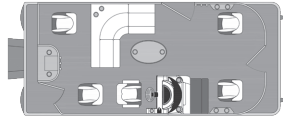

# FISH & CRUISE MODELS

- Premium Fish Seats
- Comfortable Console Area
- Rear Fish Seating & Table with Rod Holders
- Mounting Space for Electronics
- 12 Gallon Aerated Livewell

FC8520-2PT-BK-DELUXE

FC8520-4PT-BK-DELUXE

S / standard 0/ option \* / not available

MODELS	8520	8522	8524
Overall Length	21'4"	23'4"	25'4"
Deck Length	19'6"	21'6"	23'6"
Beam	8.5'	8.5'	8.5'
Tube Diameter	25"	25"	25"
Tube Gauge	.080"	.080"	.080"
Dry Weight	1757#	2100#	2300#
Maximum Persons*	10	12	13
Maximum Capacity (LBS)	2000#	2200#	2400#
Maximum Horsepower	90HP	115HP	150HP
Bimini Top Size	9'	9'	10'