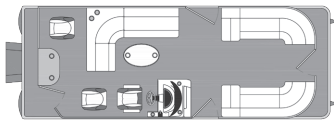

# FISH & CRUISE MODELS

- Premium Fish Seats
- Comfortable Console Area
- Rear Fish Seating & Table with Rod Holders
- Mounting Space for Electronics
- 12 Gallon Aerated Livewell

FC8520-2PT-BK-DELUXE

FC8520-4PT-BK-DELUXE

FC8522-2PT-BK-DELUXE

FC8522-5PT-BK-DELUXE

FC8524-2PT-BK-DELUXE

S / standard 0/ option \* / not available

MODELS	8520	8522	8524
Overall Length	21'4"	23'4"	25'4"
Deck Length	19'6"	21'6"	23'6"
Beam	8.5'	8.5'	8.5'
Tube Diameter	25"	25"	25"
Tube Gauge	.080"	.080"	.080"
Dry Weight	1757#	2100#	2300#
Maximum Persons*	10	12	13
Maximum Capacity (LBS)	2000#	2200#	2400#
Maximum Horsepower	90HP	115HP	150HP
Bimini Top Size	9'	9'	10'