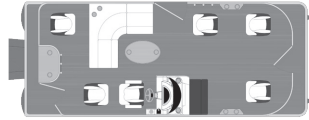

FC8522-5PT-BK-DELUXE