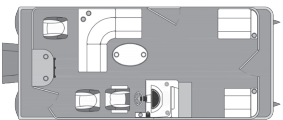

# FISH MODELS

- Premium Fish Seats
- Comfortable Console Area
- Mounting Space for Electronics
- 12 Gallon Aerated Livewell
- Deluxe Graphics

F8516

F8516-4PT

F8518

F8518-4PT

F8520-2PT-FT

F8520-4PT