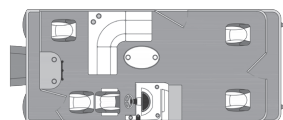

# FISH MODELS

- Premium Fish Seats
- Comfortable Console Area
- Mounting Space for Electronics
- 12 Gallon Aerated Livewell
- Deluxe Graphics

F8516

F8516-4PT

F8518

F8518-4PT

F8520-2PT-FT

F8520-4PT