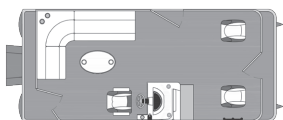

# FISH MODELS

- Premium Fish Seats
- Comfortable Console Area
- Mounting Space for Electronics
- 12 Gallon Aerated Livewell
- Deluxe Graphics

F8516

F8516-4PT

F8518

F8518-4PT

F8520-2PT-FT

F8520-4PT