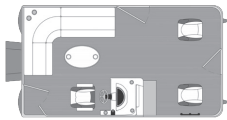

# FISH MODELS

- Premium Fish Seats
- Comfortable Console Area
- Mounting Space for Electronics
- 12 Gallon Aerated Livewell
- Deluxe Graphics

F8516

F8516-4PT

F8518

F8518-4PT

F8520-2PT-FT

F8520-4PT

### MODELS

	8516	8518	8520	8522
Overall Length	17'	19'	21'4"	23'4"
Deck Length	15'6"	17'6"	19'6"	21'6"
Beam	8.5'	8.5'	8.5'	8.5'
Tube Diameter	23"	23"	25"	25"
Tube Gauge	.080"	.080"	.080"	.080"
Dry Weight	1325#	1360#	1757#	2100#
Maximum Persons*	6	8	10	12
Maximum Capacity (LBS)	1300#	1500#	2000#	2200#
Maximum Horsepower	40HP	60HP	90HP	115HP
Bimini Top Size	7'	7'	9'	9'