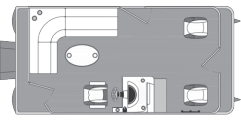

# FISH MODELS

- Premium Fish Seats
- Comfortable Console Area
- Mounting Space for Electronics
- 12 Gallon Aerated Livewell
- Deluxe Graphics

F8516

F8516-4PT

F8518

F8518-4PT

F8520-2PT-FT

F8520-4PT

### MODELS

	8516	8518	8520	8522
Overall Length	17'	19'	21'4"	23'4"
Deck Length	15'6"	17'6"	19'6"	21'6"
Beam	8.5'	8.5'	8.5'	8.5'
Tube Diameter	23"	23"	25"	25"
Tube Gauge	.080"	.080"	.080"	.080"
Dry Weight	1325#	1360#	1757#	2100#
Maximum Persons*	6	8	10	12
Maximum Capacity (LBS)	1300#	1500#	2000#	2200#
Maximum Horsepower	40HP	60HP	90HP	115HP
Bimini Top Size	7'	7'	9'	9'