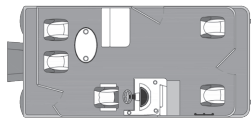

# FISH MODELS

- Premium Fish Seats
- Comfortable Console Area
- Mounting Space for Electronics
- 12 Gallon Aerated Livewell
- Deluxe Graphics

F8516

F8516-4PT

F8518

F8518-4PT

F8520-2PT-FT

F8520-4PT

### MODELS

	8516	8518	8520	8522
Overall Length	17'	19'	21'4"	23'4"
Deck Length	15'6"	17'6"	19'6"	21'6"
Beam	8.5'	8.5'	8.5'	8.5'
Tube Diameter	23"	23"	25"	25"
Tube Gauge	.080"	.080"	.080"	.080"
Dry Weight	1325#	1360#	1757#	2100#
Maximum Persons*	6	8	10	12
Maximum Capacity (LBS)	1300#	1500#	2000#	2200#
Maximum Horsepower	40HP	60HP	90HP	115HP
Bimini Top Size	7'	7'	9'	9'