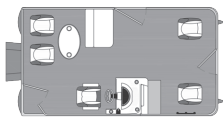

# FISH MODELS

- Premium Fish Seats
- Comfortable Console Area
- Mounting Space for Electronics
- 12 Gallon Aerated Livewell
- Deluxe Graphics

F8516

F8516-4PT

F8518

F8518-4PT

F8520-2PT-FT

F8520-4PT

### MODELS

	8516	8518	8520	8522
Overall Length	17'	19'	21'4"	23'4"
Deck Length	15'6"	17'6"	19'6"	21'6"
Beam	8.5'	8.5'	8.5'	8.5'
Tube Diameter	23"	23"	25"	25"
Tube Gauge	.080"	.080"	.080"	.080"
Dry Weight	1325#	1360#	1757#	2100#
Maximum Persons*	6	8	10	12
Maximum Capacity (LBS)	1300#	1500#	2000#	2200#
Maximum Horsepower	40HP	60HP	90HP	115HP
Bimini Top Size	7'	7'	9'	9'