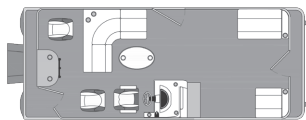

F8522-2PT-BK

MONTEGO BAY
by Northport Marine LLC

2021 PONTOON BOATS

Montego Bay by Northport Marine, LLC
P.O. Box 380 / Gillett, Wisconsin 54124
E-mail: info@mirrocraft.com • montegobaypontoon.com

FEATURES / OPTIONS

		8516	8518	8520	8522
PONTOONS	23" Diameter	S	S	*	*
	25" Diameter	*	*	S	S
	All Aluminum Transom	S	S	S	S
	(Lifetime Warranty)	S	S	S	S
FLOOR	3/4" Marine Grade Plywood	S	S	S	S
	Asiago Vinyl (tan or gray)	S	S	S	S
	Woodland Brown Woven	0	0	0	0
	Woodland Gray Woven	0	0	0	0
	Mainland Tan Woven	0	0	0	0
	Alloy Gray Woven	0	0	0	0
	Mercury Tan Woven	0	0	0	0
	Celestial Gray Woven	0	0	0	0
CONSOLE	Windscreen	0	0	0	0
	Courtesy Light	0	0	0	0
	Stainless Console Door	0	0	0	0
DASH	Gauge Package (TACH & VOLT)	0	0	0	0
	Trim Gauge	0	0	0	0
	Speedometer	0	0	0	0
STEREO	Bluetooth	0	0	0	0
	Bluetooth Panel (with lighted speakers)	0	0	0	0
ELECTRICAL	12 Volt Receptacle & Horn	S	S	S	S
	Battery Chargers	0	0	0	0
	Trolling Motor Plug	0	0	0	0
	Docking Lights	0	0	0	0
	Interior Mood Lighting (4)	0	0	0	0
	Battery Shut Off Switch	0	0	0	0
GATES	Rear, Port Side, Front	S	S	S	S
SEATING	Rotocast Furniture Bases	S	S	S	S
	Helm Chair W/ Armrests	S	S	S	S
	Reclining Helm Chair Upgrade	0	0	0	0
TABLE	Table with Cup Holders	S	S	S	S
	Additional Table Kit	0	0	0	0
TOP	Bimini Top	7'	7'	9'	9'
PANELS, CASTINGS AND RAILS	1-1/4" Anodized Railing	S	S	S	S
	Plastic Cleats	S	S	S	S
	Polished Corner Castings	S	S	S	S
	Stainless Cleat Upgrade	0	0	0	0
FUEL TANK	17 Gallon Fuel Tank w/Gauge	0	0	*	*
	18 Gallon Above Deck Fuel Tank	*	0	0	0
	27 Gallon Fuel Tank w/Gauge	*	*	0	0
SKI	Rear Boarding Ladder	S	S	S	S
	Stainless Steel Boarding Ladder	0	0	0	0
	Ski Tow	*	0	0	0
LIVEWELL	50 Qt. (30"x13"x8")	S	S	S	S
	Additional Rear Livewell (12"x12"x17")	*	*	0	0
CANVAS	Playpen Cover	0	0	0	0
MISC	Pontoon Skirting	0	0	0	0
	Tilt Steering	0	0	0	0
	Hydraulic Tilt Steering	0	0	0	0
	Stainless Steel Cup Holders	0	0	0	0
	Moveable Drink Holders	0	0	0	0
	Recirculating Livewell Kit	0	0	0	0
	Skinned Bottom	0	0	0	0
	Front Corner Storage	0	0	0	0
	Flip Up Cleats	0	0	0	0
	Chrome Logo Upgrade	0	0	0	0
	Steering Wheel Upgrade	0	0	0	0
	Rod Holder Upgrade	0	0	0	0
	Ottoman Cooler (20"x50"x18")	0	0	0	0

S / standard 0 / option * / not available

MODELS

	8516	8518	8520	8522
Overall Length	17'	19'	21'4"	23'4"
Deck Length	15'6"	17'6"	19'6"	21'6"
Beam	8.5'	8.5'	8.5'	8.5'
Tube Diameter	23"	23"	25"	25"
Tube Gauge	.080"	.080"	.080"	.080"
Dry Weight	1325#	1360#	1757#	2100#
Maximum Persons*	6	8	10	12
Maximum Capacity (LBS)	1300#	1500#	2000#	2200#
Maximum Horsepower	40HP	60HP	90HP	115HP
Bimini Top Size	7'	7'	9'	9'

*some models might be less depending on floor layout

Note: Actual design specifications subject to change without notice.