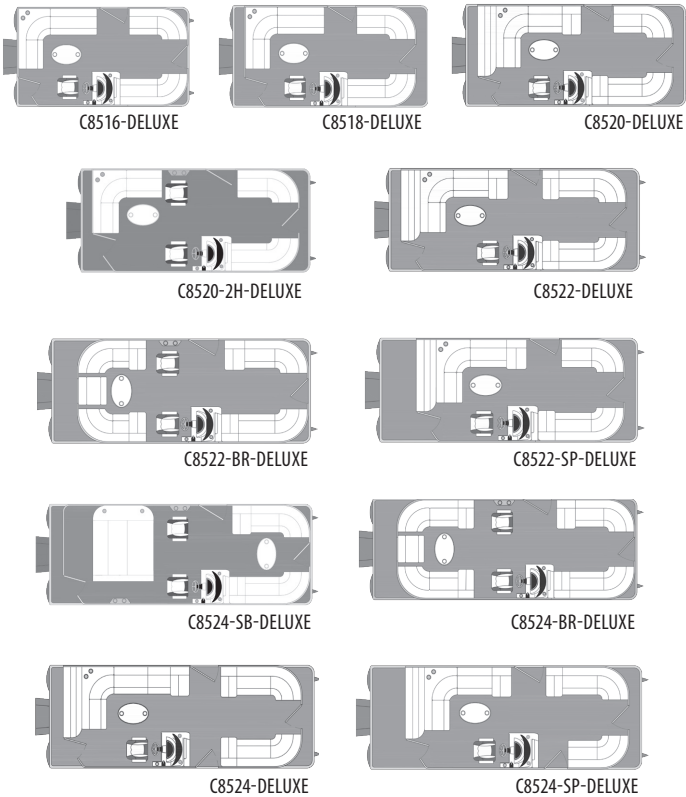

DELUXE CRUISE MODELS

- High-Performance
- Comfortable Console Area
- Deluxe Railing
- Mounting Space for Electronics
- 32 oz. Furniture Vinyl
- Excellent Storage

MONTEGO BAY
by Northport Marine LLC

2021 PONTOON BOATS

S / standard O / option * / not available

MODELS	8516	8518	8520	8522	8524
Overall Length	17'	19'	21'4"	23'4"	25'4"
Deck Length	15'6"	17'6"	19'6"	21'6"	23'6"
Beam	8.5'	8.5'	8.5'	8.5'	8.5'
Tube Diameter	23"	23"	25"	25"	25"
Tube Gauge	.080"	.080"	.080"	.080"	.080"
Dry Weight	1325#	1360#	1757#	2100#	2300#
Maximum Persons*	6	8	10	12	13
Maximum Capacity (LBS)	1300#	1500#	2000#	2200#	2400#
Maximum Horsepower	40HP	60HP	90HP	115HP	150HP
Bimini Top Size	7'	7'	9'	9'	10'