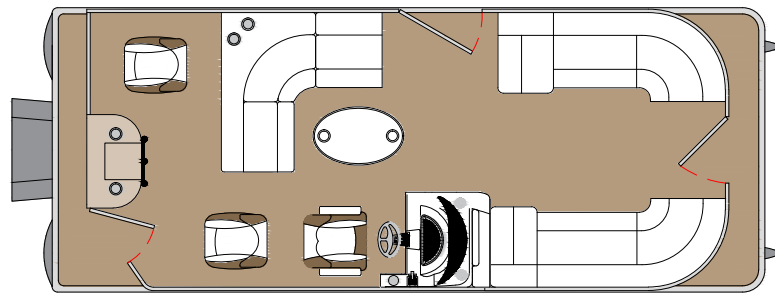

**FISH AND CRUISE MODELS** For the family that loves to comfortably cruise with friends and family but also wants the versatility to spend a day on the water fishing. These crossover models are available in three lengths, 20', 22' and 24', and are standard with 2 rear fishing seats. Additional deluxe options are available on these models to enhance your on the water experience and pride of ownership. Fish table with embossed ruler and livewell really set these models apart. Reclining helm chair, choice of upscale flooring options, stainless boarding ladder and interior or exterior mood lighting are some of the many options you can add to this very versatile craft.

**Note:** Actual design specifications subject to change without notice.

FC8520-2PT-BK-DELUXE

FC8522-2PT-BK-DELUXE

FC8524-2PT-BK-DELUXE