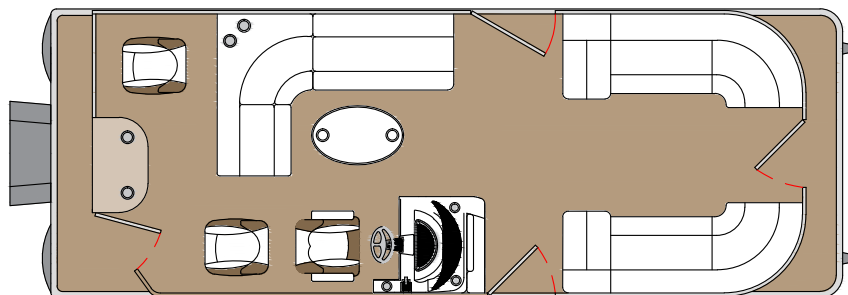

**FISH AND CRUISE MODELS** For the family that loves to comfortably cruise with friends and family but also wants the versatility to spend a day on the water fishing. These crossover models are available in three lengths, 20', 22' and 24', and are standard with 2 rear fishing seats. Additional deluxe options are available on these models to enhance your on the water experience and pride of ownership. Fish table with embossed ruler and livewell really set these models apart. Reclining helm chair, choice of upscale flooring options, stainless boarding ladder and interior or exterior mood lighting are some of the many options you can add to this very versatile craft.

**Note:** Actual design specifications subject to change without notice.

FC8520-2PT-BK-DELUXE

FC8522-2PT-BK-DELUXE

FC8524-2PT-BK-DELUXE