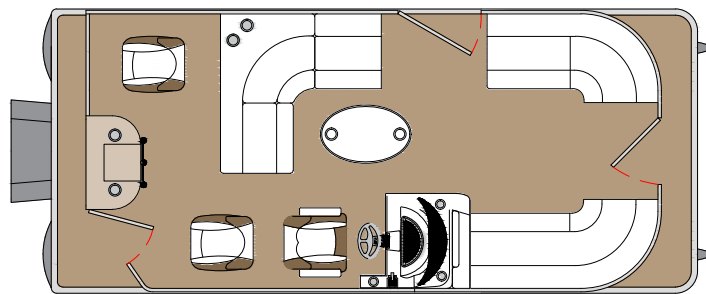

**FISH AND CRUISE MODELS** For the family that loves to comfortably cruise with friends and family but also wants the versatility to spend a day on the water fishing. These crossover models are available in three lengths, 20', 22' and 24', and are standard with 2 rear fishing seats. Additional deluxe options are available on these models to enhance your on the water experience and pride of ownership. Fish table with embossed ruler and livewell really set these models apart. Reclining helm chair, choice of upscale flooring options, stainless boarding ladder and interior or exterior mood lighting are some of the many options you can add to this very versatile craft.

**Note:** Actual design specifications subject to change without notice.

FC8520-2PT-BK-DELUXE

FC8522-2PT-BK-DELUXE

FC8524-2PT-BK-DELUXE